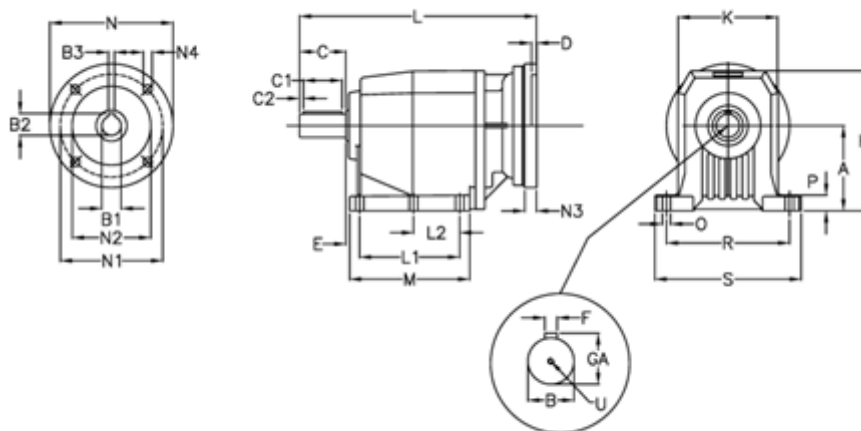

Data Sheet

Article number: 40600801201250
Description: Helical gearbox
C802P-12-P132B5

Measures

A = 250	D = 5.0	L2 = 0.0	P = 35
B = 80	E = 33	M = 277.0	R = 370
B1 = 38	F = 22	N = 300	S = 440
B2 = 41.3	GA = 85.0	N1 = 265	U = M20x42
B3 = 10	H = 420	N2 = 230	
C = 140	K = 320	N3 = 16	
C1 = 110	L = 579.5	N4 = 14	
C2 = 15	L1 = 210.0	O = 26	